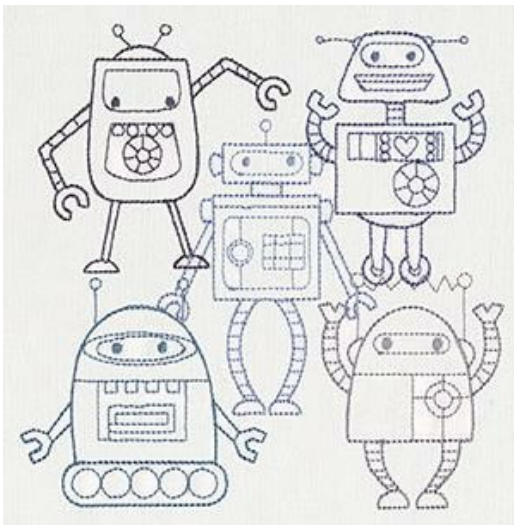

Thread List

Design Name: Creature Feature - Robot Party (UT10207)

Size: 5.83"w x 5.83"h (148 x 148mm)

Stitches: 9163

All thread numbers are Madeira rayon, 40 wt.

Thread Order:

- 1 Polished Pewter #1041 Bottom right robot
- 2 Antique Blue #1160 Bottom left robot
- 3 Dusty Blue #1360 Middle robot
- 4 Storm Sky Blue #1364 Top right robot
- 5 Twister #1164 Top left robot

Threads Used:

- Polished Pewter #1041
- Antique Blue #1160
- Dusty Blue #1360
- Storm Sky Blue #1364
- Twister #1164