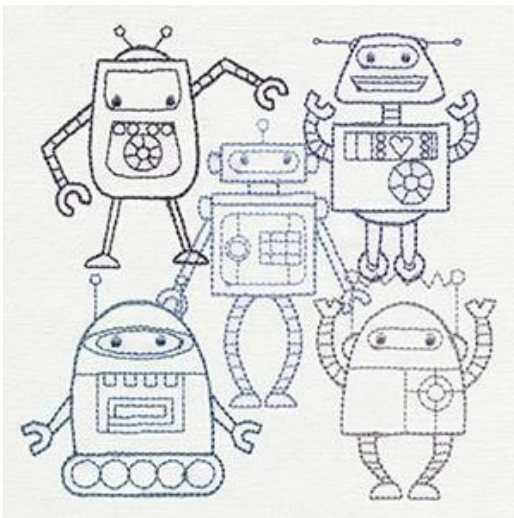

Thread List

Design Name: Creature Feature - Robot Party (UT10208)

Size: 4.84"w x 4.84"h (123 x 123mm)

Stitches: 7853

All thread numbers are Madeira rayon, 40 wt.

Thread Order:

1 Polished Pewter #1041 Bottom right robot

2 Antique Blue #1160 Bottom left robot

3 Dusty Blue #1360 Middle robot

4 Storm Sky Blue #1364 Top right robot

5 Twister #1164 Top left robot

Threads Used:

Polished Pewter #1041

Antique Blue #1160

Dusty Blue #1360