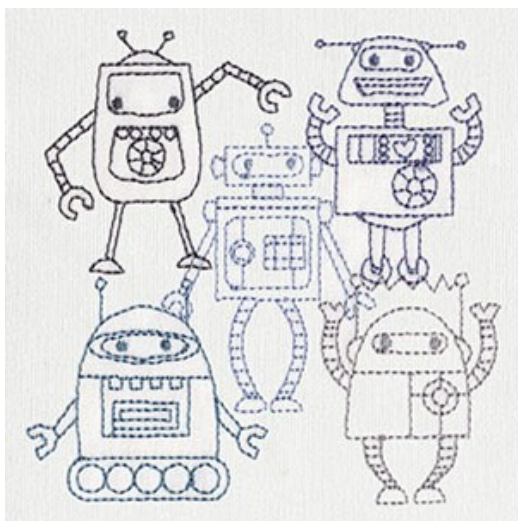

Thread List

Design Name: Creature Feature - Robot Party (UT10209)

Size: 3.86"w x 3.86"h (98 x 98mm)

Stitches: 4552

All thread numbers are Madeira rayon, 40 wt.

Thread Order:

- 1 Polished Pewter #1041 Bottom right robot
- 2 Antique Blue #1160 Bottom left robot
- 3 Dusty Blue #1360 Middle robot
- 4 Storm Sky Blue #1364 Top right robot
- 5 Twister #1164 Top left robot

Threads Used:

- Polished Pewter #1041
- Antique Blue #1160
- Dusty Blue #1360
- Storm Sky Blue #1364
- Twister #1164