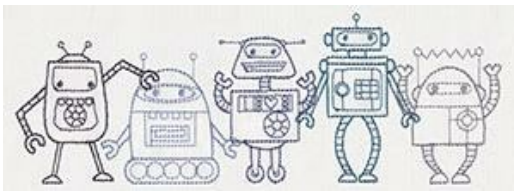

Thread List

Design Name: Creature Feature - Robot Border (UT10212)

Size: 7.80"w x 2.72"h (198 x 69mm)

Stitches: 7267

All thread numbers are Madeira rayon, 40 wt.

Thread Order:

- 1 Polished Pewter #1041 Right robot
- 2 Antique Blue #1160 Middle left robot
- 3 Dusty Blue #1360 Middle right robot
- 4 Storm Sky Blue #1364 Middle robot
- 5 Twister #1164 Left robot