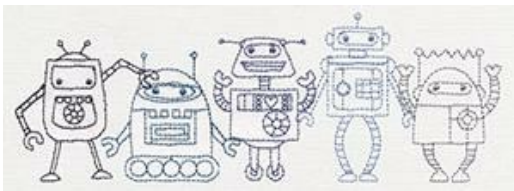

# Thread List

---

**Design Name:** Creature Feature - Robot Border (UT10213)

**Size:** 6.85"w x 2.36"h (174 x 60mm)

**Stitches:** 4633

All thread numbers are Madeira rayon, 40 wt.

## Thread Order:

- 1 Polished Pewter #1041 Right robot
- 2 Antique Blue #1160 Middle left robot
- 3 Dusty Blue #1360 Middle right robot
- 4 Storm Sky Blue #1364 Middle robot
- 5 Twister #1164 Left robot