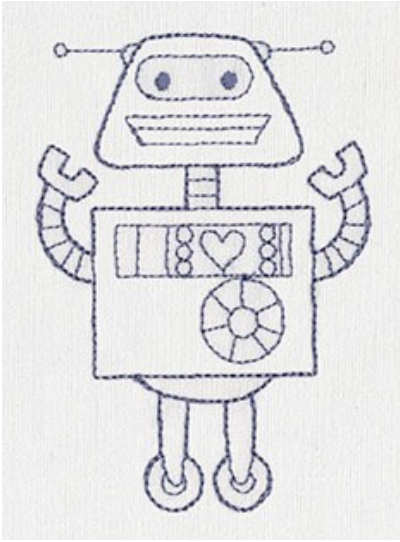

Thread List

Design Name: Creature Feature - Robot 3 (UT10292)

Size: 2.72"w x 3.86"h (69 x 98mm)

Stitches: 2395

All thread numbers are Madeira rayon, 40 wt.

Thread Order:

1 Storm Sky Blue #1364 all

Threads Used:

Storm Sky Blue #1364

◆