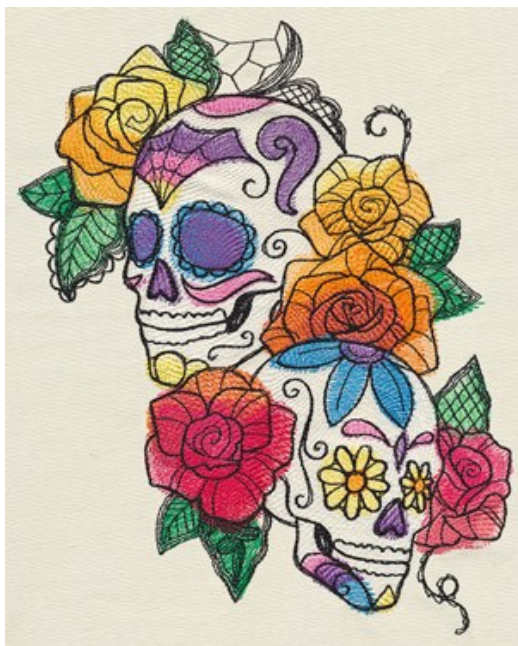

# Thread List

---

**Design Name:** [Bella Muerte - Calavera Cascade \(UT11439\)](#)

**Size:** 6.85"w x 8.62"h (174 x 219mm)

**Stitches:** 62747

All thread numbers are Madeira rayon, 40 wt.

## Thread Order:

1 Super White #1001	skulls
2 Kiwi #1377	leaves
3 Bell Pepper #1051	leaves
4 Daisy #1083	flowers, chin details
5 Marmalade #1155	rose details
6 Orange Peel #1278	rose details, flower centers
7 Sweet Potato #1179	rose details
8 Lipstick Rose #1154	rose details
9 Scarlet Rose #1184	rose details
10 Honeysuckle #1107	rose details
11 Dahlia #1309	skull details
12 Navajo Blue #1176	skull details
13 Purple Pansy #1033	skull details
14 Emerald Black #1000	outlines

## Threads Used:

Super White	#1001
Kiwi	#1377
Bell Pepper	#1051
Daisy	#1083
Marmalade	#1155
Orange Peel	#1278
Sweet Potato	#1179
Lipstick Rose	#1154
Scarlet Rose	#1184
Honeysuckle	#1107

Dahlia #1309  
Navajo Blue #1176  
Purple Pansy #1033  
Emerald Black #1000