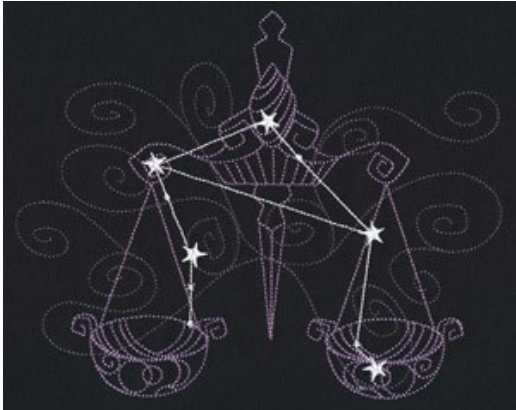

# Thread List

---

**Design Name:** [Ecliptic Constellations - Libra \(UT14766\)](#)

**Size:** 8.62"w x 6.89"h (219 x 175mm)

**Stitches:** 12959

All thread numbers are Madeira rayon, 40 wt.

**Thread Order:**

1 Obsidian #1241 background

2 Berry Frost #1387 constellation

3 Super White #1001 stars, lines, dots

**Threads Used:**

Obsidian #1241

Berry Frost #1387

Super White #1001

---