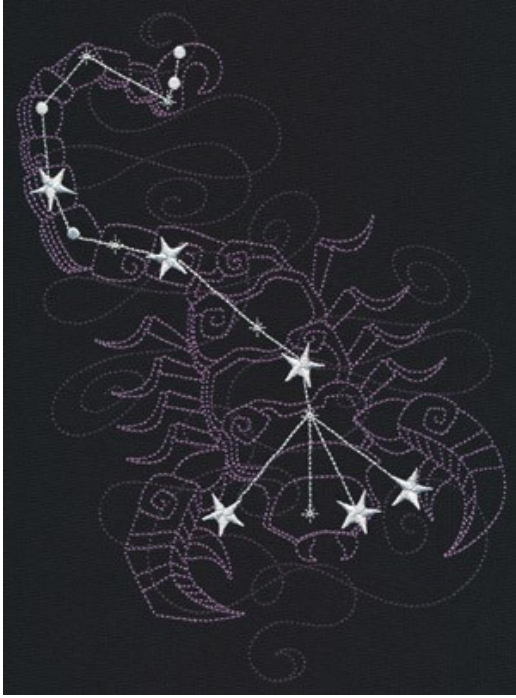

# Thread List

---

**Design Name:** Ecliptic Constellations - Scorpio  
(UT14768)

**Size:** 6.89"w x 9.65"h (175 x 245mm)

**Stitches:** 17782

All thread numbers are Madeira rayon, 40 wt.

**Thread Order:**

1 Obsidian #1241 background

2 Berry Frost #1387 constellation

3 Super White #1001 stars, lines, dots

**Threads Used:**

Obsidian #1241

Berry Frost #1387

Super White #1001

---

◆