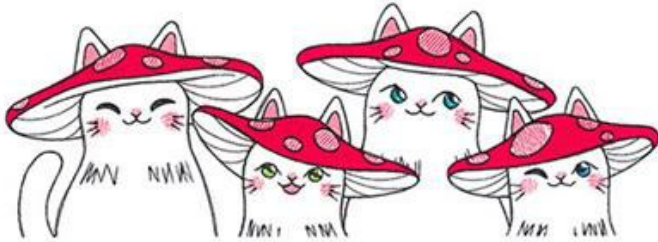

Thread List

Design Name: [Delightful Mushroom Kitty Border \(UT22469\)](#)

Size: 11.73"w x 4.21"h (298 x 107mm)

Stitches: 25581

All thread numbers are Madeira rayon, 40 wt.

Thread Order:

- | | |
|------------------------|-----------------------------------|
| 1 Lime Green #1049 | second from left eyes |
| 2 Julep #1448 | second from left eye details |
| 3 Tree Frog #1298 | third from left eyes |
| 4 Azure Sea #1093 | third from left eye details |
| 5 Peacock Blue #1297 | far right eye |
| 6 Cerulean Frost #1373 | far right eye detail |
| 7 Rustic Pink #1148 | cheeks, noses, mouth, inside ears |
| 8 Scarlet Rose #1184 | mushroom tops |
| 9 Super White #1001 | mushroom spot details |
| 10 Emerald Black #1000 | linework and details |
| 11 Super White #1001 | eye details |