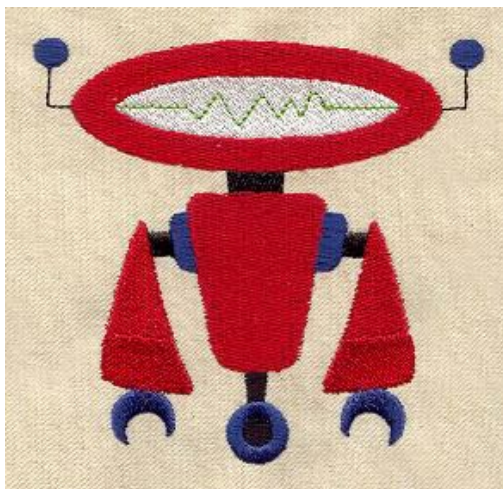

# Thread List

---

**Design Name:** Rabble Robot 1 (UT5570)

**Size:** 3.62"w x 3.43"h (92 x 87mm)

**Stitches:** 11155

All thread numbers are Madeira rayon, 40 wt.

**Thread Order:**

- 1 Super White #1001 face
- 2 Emerald Black #1000 neck, detail
- 3 Blue Ink #1167 shoulders, antenna balls
- 4 Christmas Red #1147 robot
- 5 Lime Green #1049 face detail

**Threads Used:**

- Super White #1001
- Emerald Black #1000
- Blue Ink #1167
- Christmas Red #1147
- Lime Green #1049