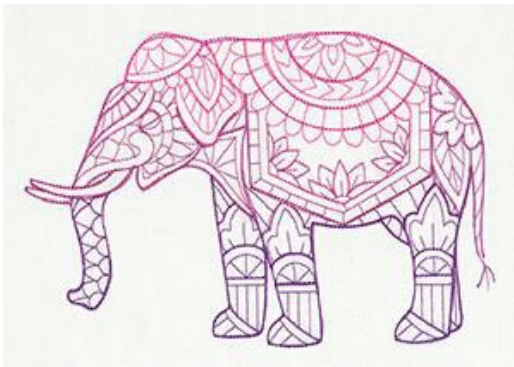

# Thread List

---

**Design Name:** Elegant Elephant (UT7910)

**Size:** 8.62"w x 5.87"h (219 x 149mm)

**Stitches:** 15366

All thread numbers are Madeira rayon, 40 wt.

**Thread Order:**

1 Pink Rose #1109 top color

2 Crocus #1235 middle color

3 Purple Pansy #1033 bottom color

**Threads Used:**

Pink Rose #1109

Crocus #1235

Purple Pansy #1033

---

◆