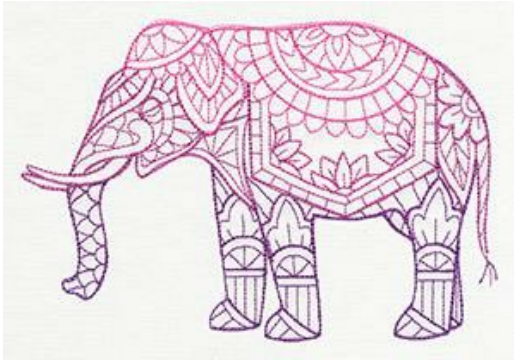

Thread List

Design Name: Elegant Elephant (UT7911)

Size: 6.85"w x 4.65"h (174 x 118mm)

Stitches: 11387

All thread numbers are Madeira rayon, 40 wt.

Thread Order:

1 Pink Rose #1109 top color

2 Crocus #1235 middle color

3 Purple Pansy #1033 bottom color

Threads Used:

Pink Rose #1109

Crocus #1235

Purple Pansy #1033