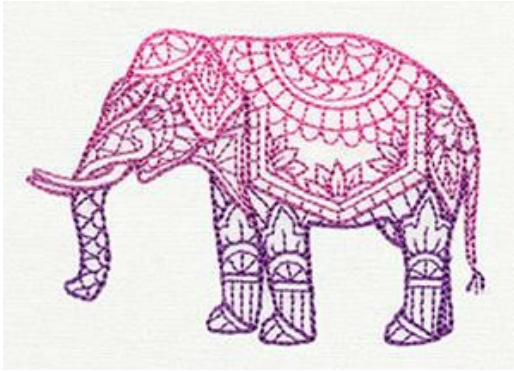

Thread List

Design Name: Elegant Elephant (UT7912)

Size: 3.86"w x 2.60"h (98 x 66mm)

Stitches: 7310

All thread numbers are Madeira rayon, 40 wt.

Thread Order:

1 Pink Rose #1109 top color

2 Crocus #1235 middle color

3 Purple Pansy #1033 bottom color

Threads Used:

Pink Rose #1109

Crocus #1235

Purple Pansy #1033