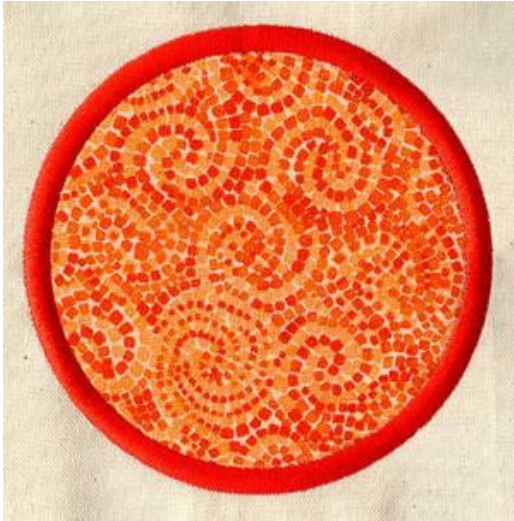

# Thread List

---

**Design Name:** Patch Border - Circle (UTZ1143)

**Size:** 4.84"w x 4.84"h (123 x 123mm)

**Stitches:** 2733

All thread numbers are Madeira rayon, 40 wt.

**Thread Order:**

1 Tomato Red #1146 dieline

2 Tomato Red #1146 zigzag tack down

3 Tomato Red #1146 border

**Threads Used:**

Tomato Red #1146

---

◆