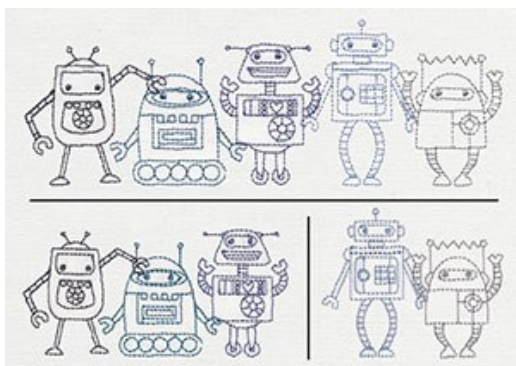

Thread List

Design Name: Creature Feature - Robot Border (Split) (UTZ1790)

Size: 3.86"w x 1.85"h (98 x 47mm)

Stitches: 4302

All thread numbers are Madeira rayon, 40 wt.

Thread Order:

- 1 Antique Blue #1160 Begin Left Section: Middle Robot
- 2 Storm Sky Blue #1364 Right Robot
- 3 Twister #1164 Left Robot
- 4 Polished Pewter #1041 Right Robot
- 5 Dusty Blue #1360 Left Robot

Threads Used:

- Antique Blue #1160
- Storm Sky Blue #1364
- Twister #1164
- Polished Pewter #1041
- Dusty Blue #1360